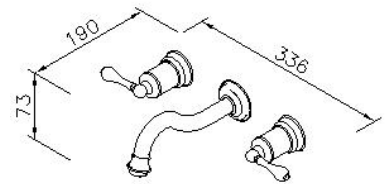

**Two-Handle Wall-Mounted Basin Faucet
9703-92-81CP**

INTRODUCTION:

Classik Series created classic style across generations with precise design and modern technologies.

DESCRIPTION:

- 1.Chrome plated finish meets the standard of ASTM-SC2.
- 2.Justime finishes resist corrosion and tarnish
- 3.Water flow rate: 2.2GPM max.
- 4.Using lead-free material.